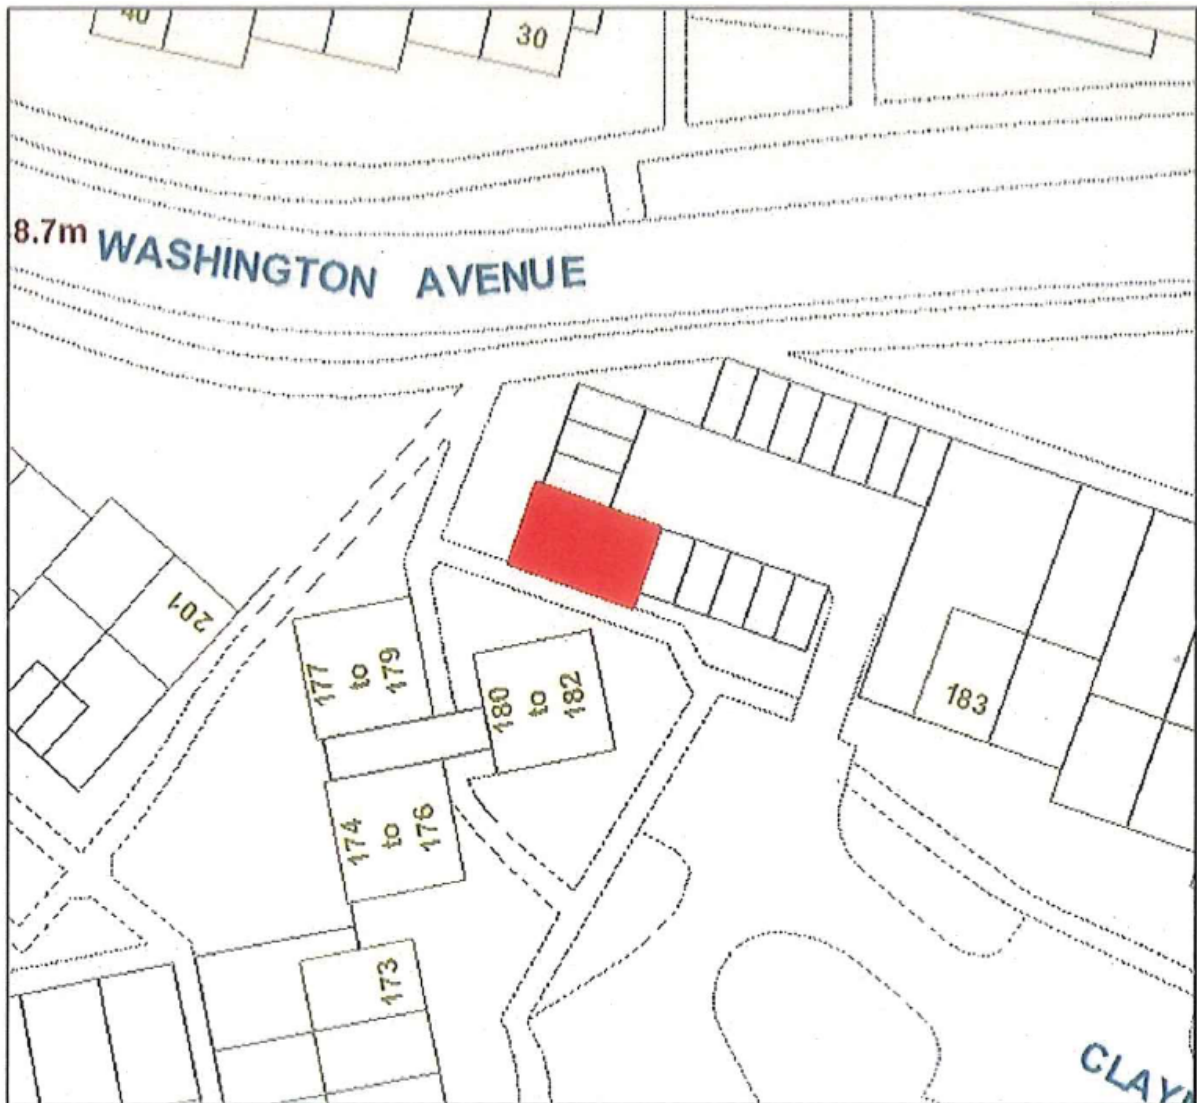

**ITEM 5.05**

**4/03276/15/FUL - CHANGE OF USE OF FORMER PUMPING STATION TO USE CLASS B8 STORAGE.**

**FORMER PUMPING STATION ADJ GARAGES AT CLAYMORE, HEMEL HEMPSTEAD, HERTS, HP2 6LT**

**ITEM 5.05**

**4/03276/15/FUL - CHANGE OF USE OF FORMER PUMPING STATION TO USE CLASS B8 STORAGE.**

**FORMER PUMPING STATION ADJ GARAGES AT CLAYMORE, HEMEL HEMPSTEAD, HERTS, HP2 6LT**

Existing Floor Layout

Proposed Floor Layout after change of use (no change on existing)