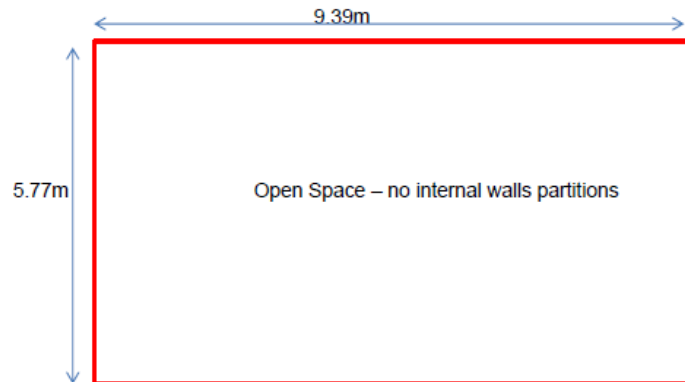

ITEM 5.05

4/03276/15/FUL - CHANGE OF USE OF FORMER PUMPING STATION TO USE CLASS B8 STORAGE.

FORMER PUMPING STATION ADJ GARAGES AT CLAYMORE, HEMEL HEMPSTEAD, HERTS, HP2 6LT

Existing Floor Layout